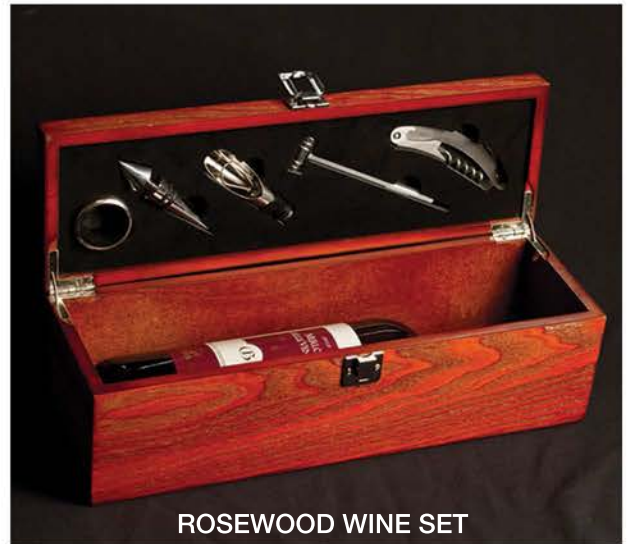

# CASA LOMA GIFT SHOP CUSTOM PIECES

SWORD LETTER OPENER

100 PIECE POKER SET

MARTINI BOX SET

ROSEWOOD WINE SET

WHISKY ROCKS SLATE COASTER SET OF 2

LAPEL PIN, CUFF LINKS & TIE CLIP