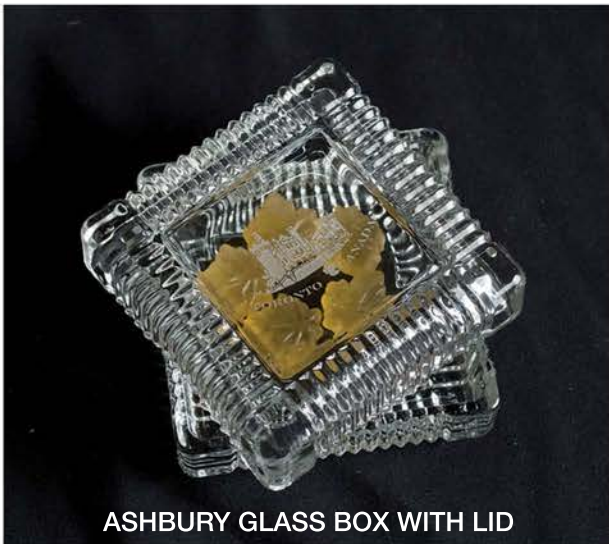

# CASA LOMA GIFT SHOP CUSTOM PIECES

PHOTO FRAME COASTER SET OF 4  
IN WOOD STAND

5X7 GLASS PICTURE FRAME

ASHBURY GLASS BOX WITH LID

OLEG CASSINI SALT & PEPPER SET

CRYSTAL 3D ETCHED PAPERWEIGHT

ROUND PAPERWEIGHT

# CASA LOMA GIFT SHOP CUSTOM PIECES

SWORD LETTER OPENER

100 PIECE POKER SET

MARTINI BOX SET

ROSEWOOD WINE SET

WHISKY ROCKS SLATE COASTER SET OF 2

LAPEL PIN, CUFF LINKS & TIE CLIP