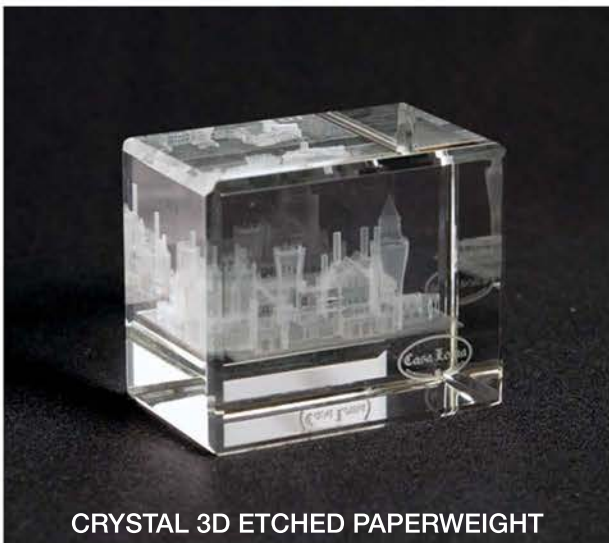

# CASA LOMA GIFT SHOP CUSTOM PIECES

PHOTO FRAME COASTER SET OF 4  
IN WOOD STAND

5X7 GLASS PICTURE FRAME

ASHBURY GLASS BOX WITH LID

OLEG CASSINI SALT & PEPPER SET

CRYSTAL 3D ETCHED PAPERWEIGHT

ROUND PAPERWEIGHT

# CASA LOMA GIFT SHOP CUSTOM PIECES

SWORD LETTER OPENER

100 PIECE POKER SET

MARTINI BOX SET

ROSEWOOD WINE SET

WHISKY ROCKS SLATE COASTER SET OF 2

LAPEL PIN, CUFF LINKS & TIE CLIP