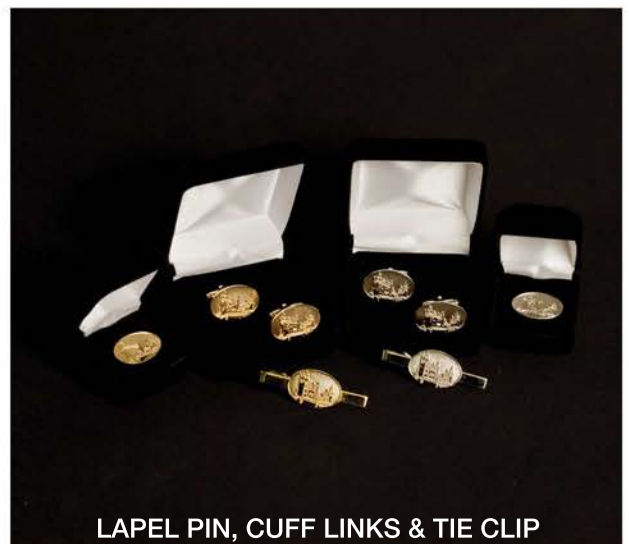

# CASA LOMA GIFT SHOP CUSTOM PIECES

SWORD LETTER OPENER

100 PIECE POKER SET

MARTINI BOX SET

ROSEWOOD WINE SET

WHISKY ROCKS SLATE COASTER SET OF 2

LAPEL PIN, CUFF LINKS & TIE CLIP