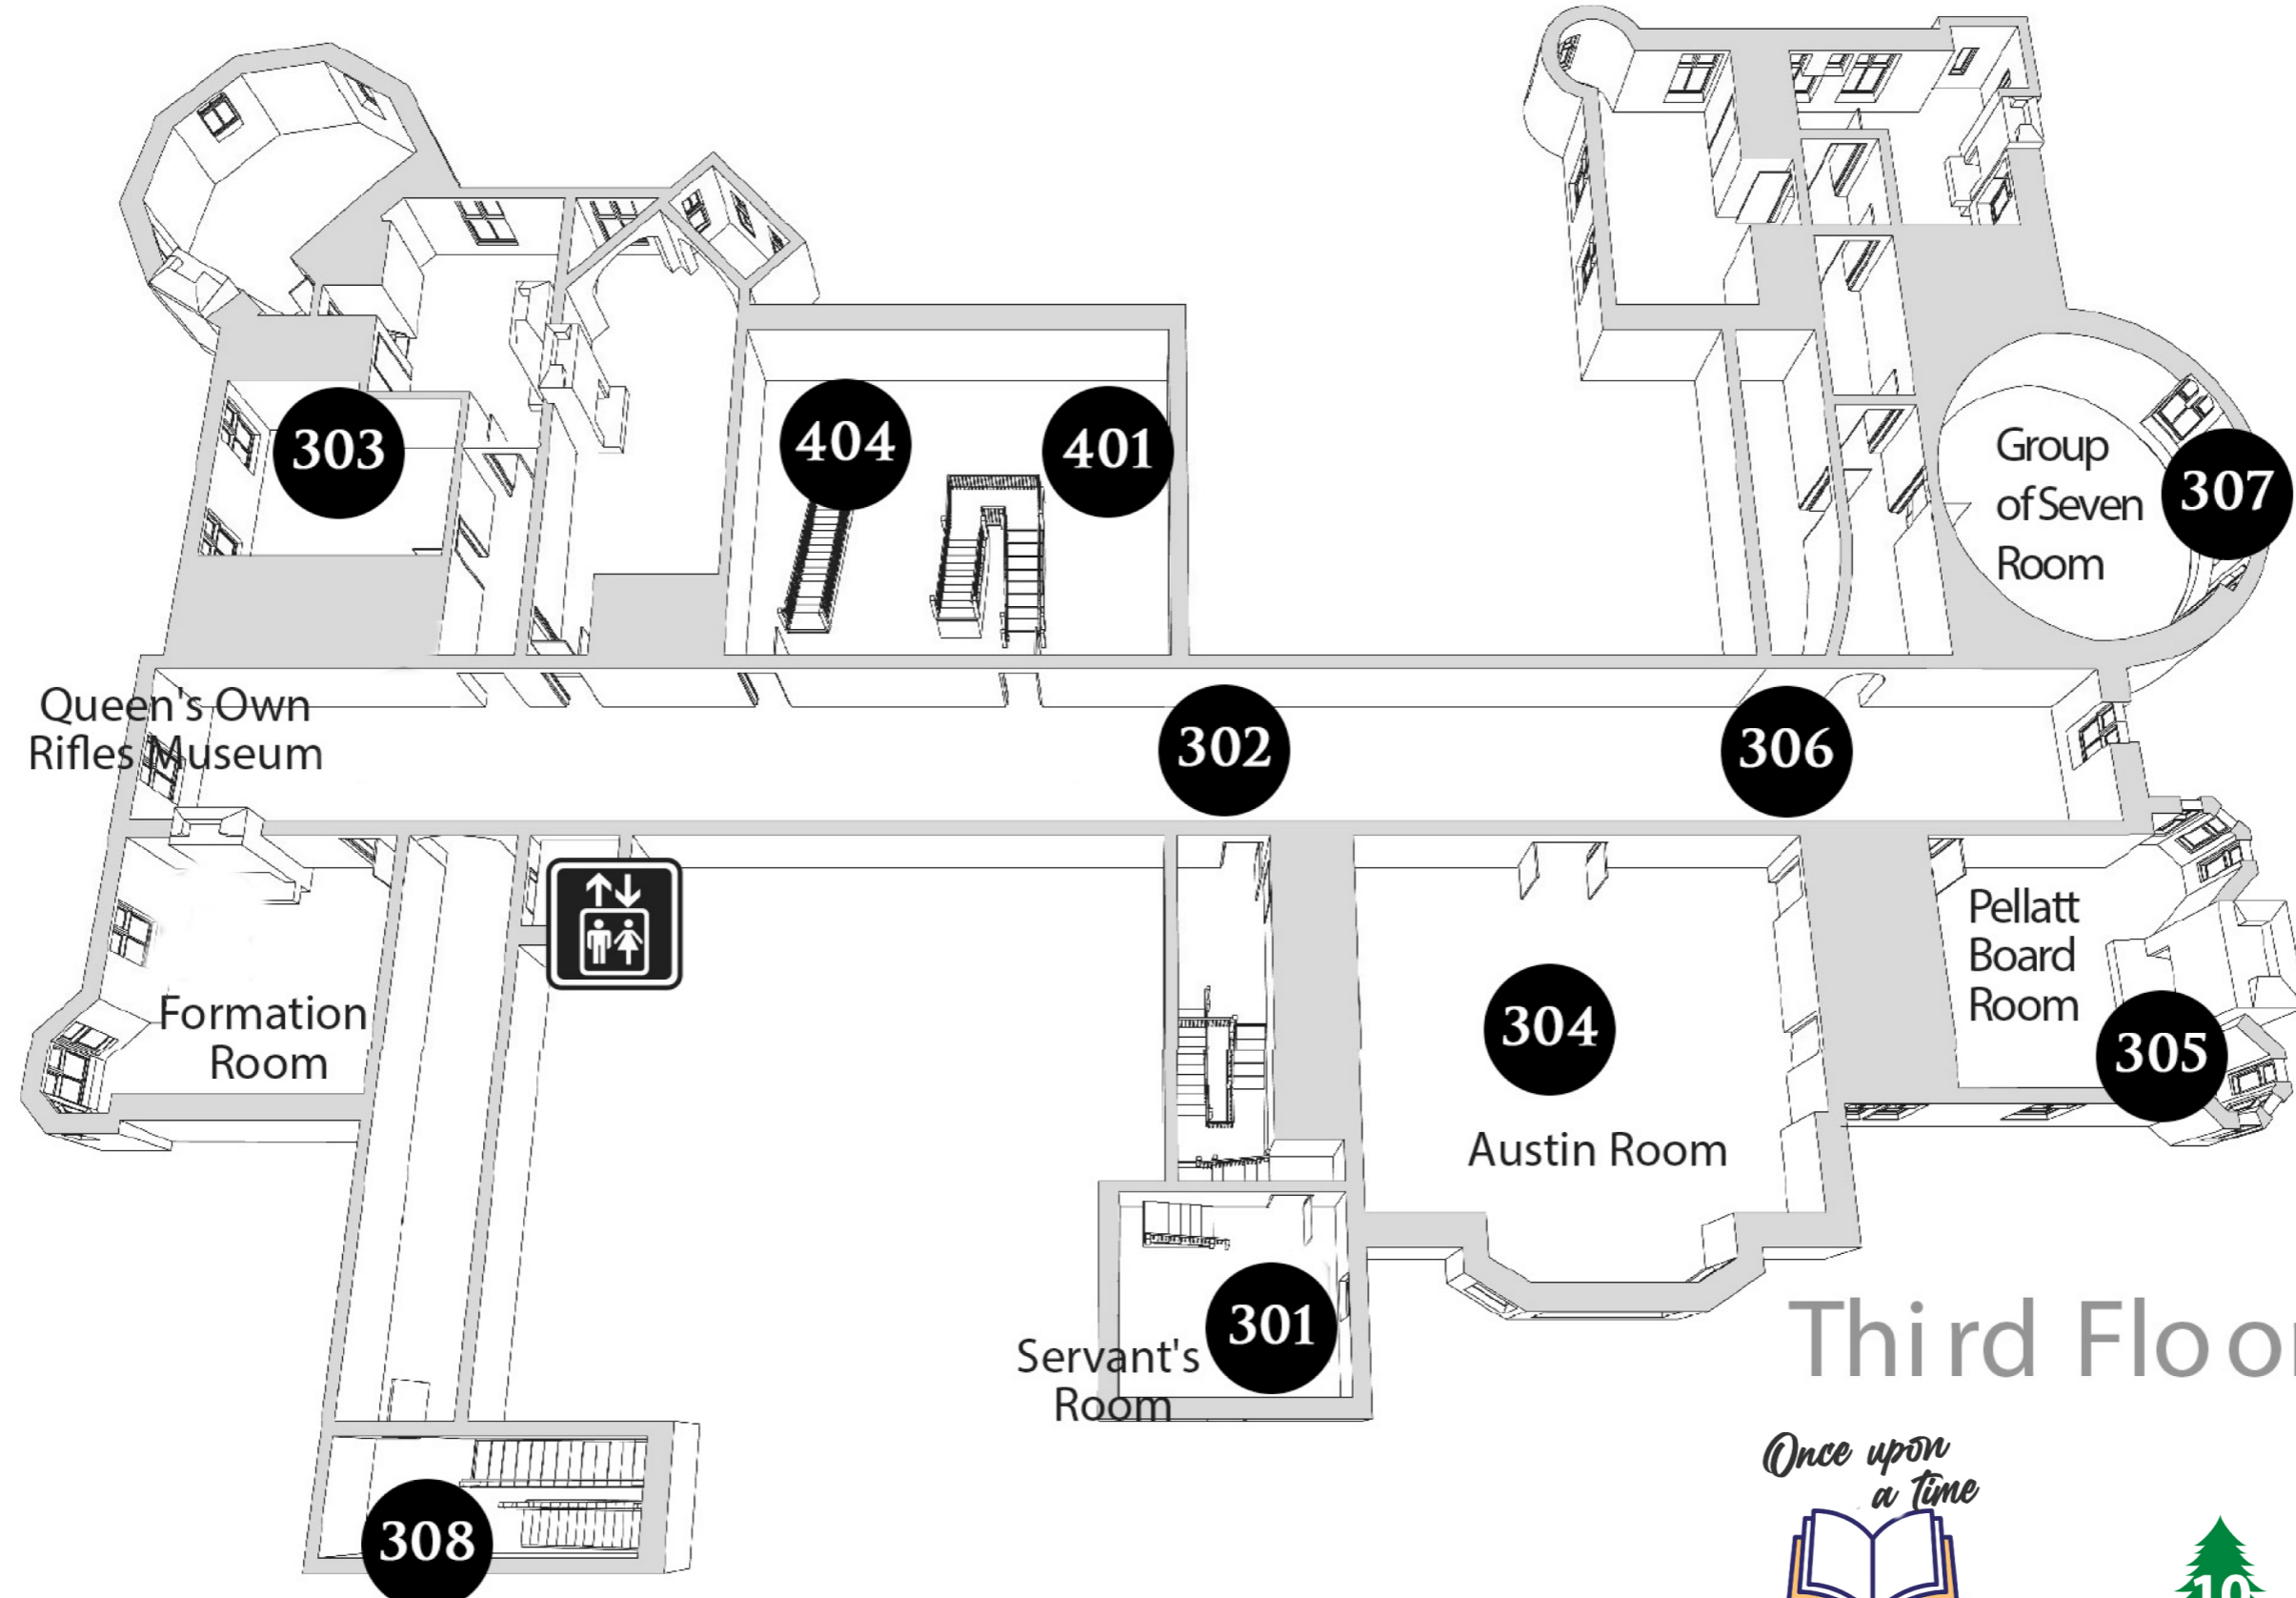

CHRISTMAS AT THE CASTLE

CASA LOMA

A collection of Instagrammable Holiday Themed Spaces + Light Displays can be found outside, which can be accessed from the Terrace through the Great Hall.

1	2	3
Knight Before Christmas	Majinx	Aerialist
12:00 PM 1 :30 PM 2:30 PM	11 :00 AM 12:30 PM 2:00 PM 3:00 PM	11 :30 AM 1 :00 PM 3:30 PM

Be sure to visit the Carriage Room to meet Santa! Along the way stop in for Arts and Crafts.

ACCESS TO STABLES THROUGH THE TUNNEL

CHRISTMAS AT THE CASTLE

CASALOMA