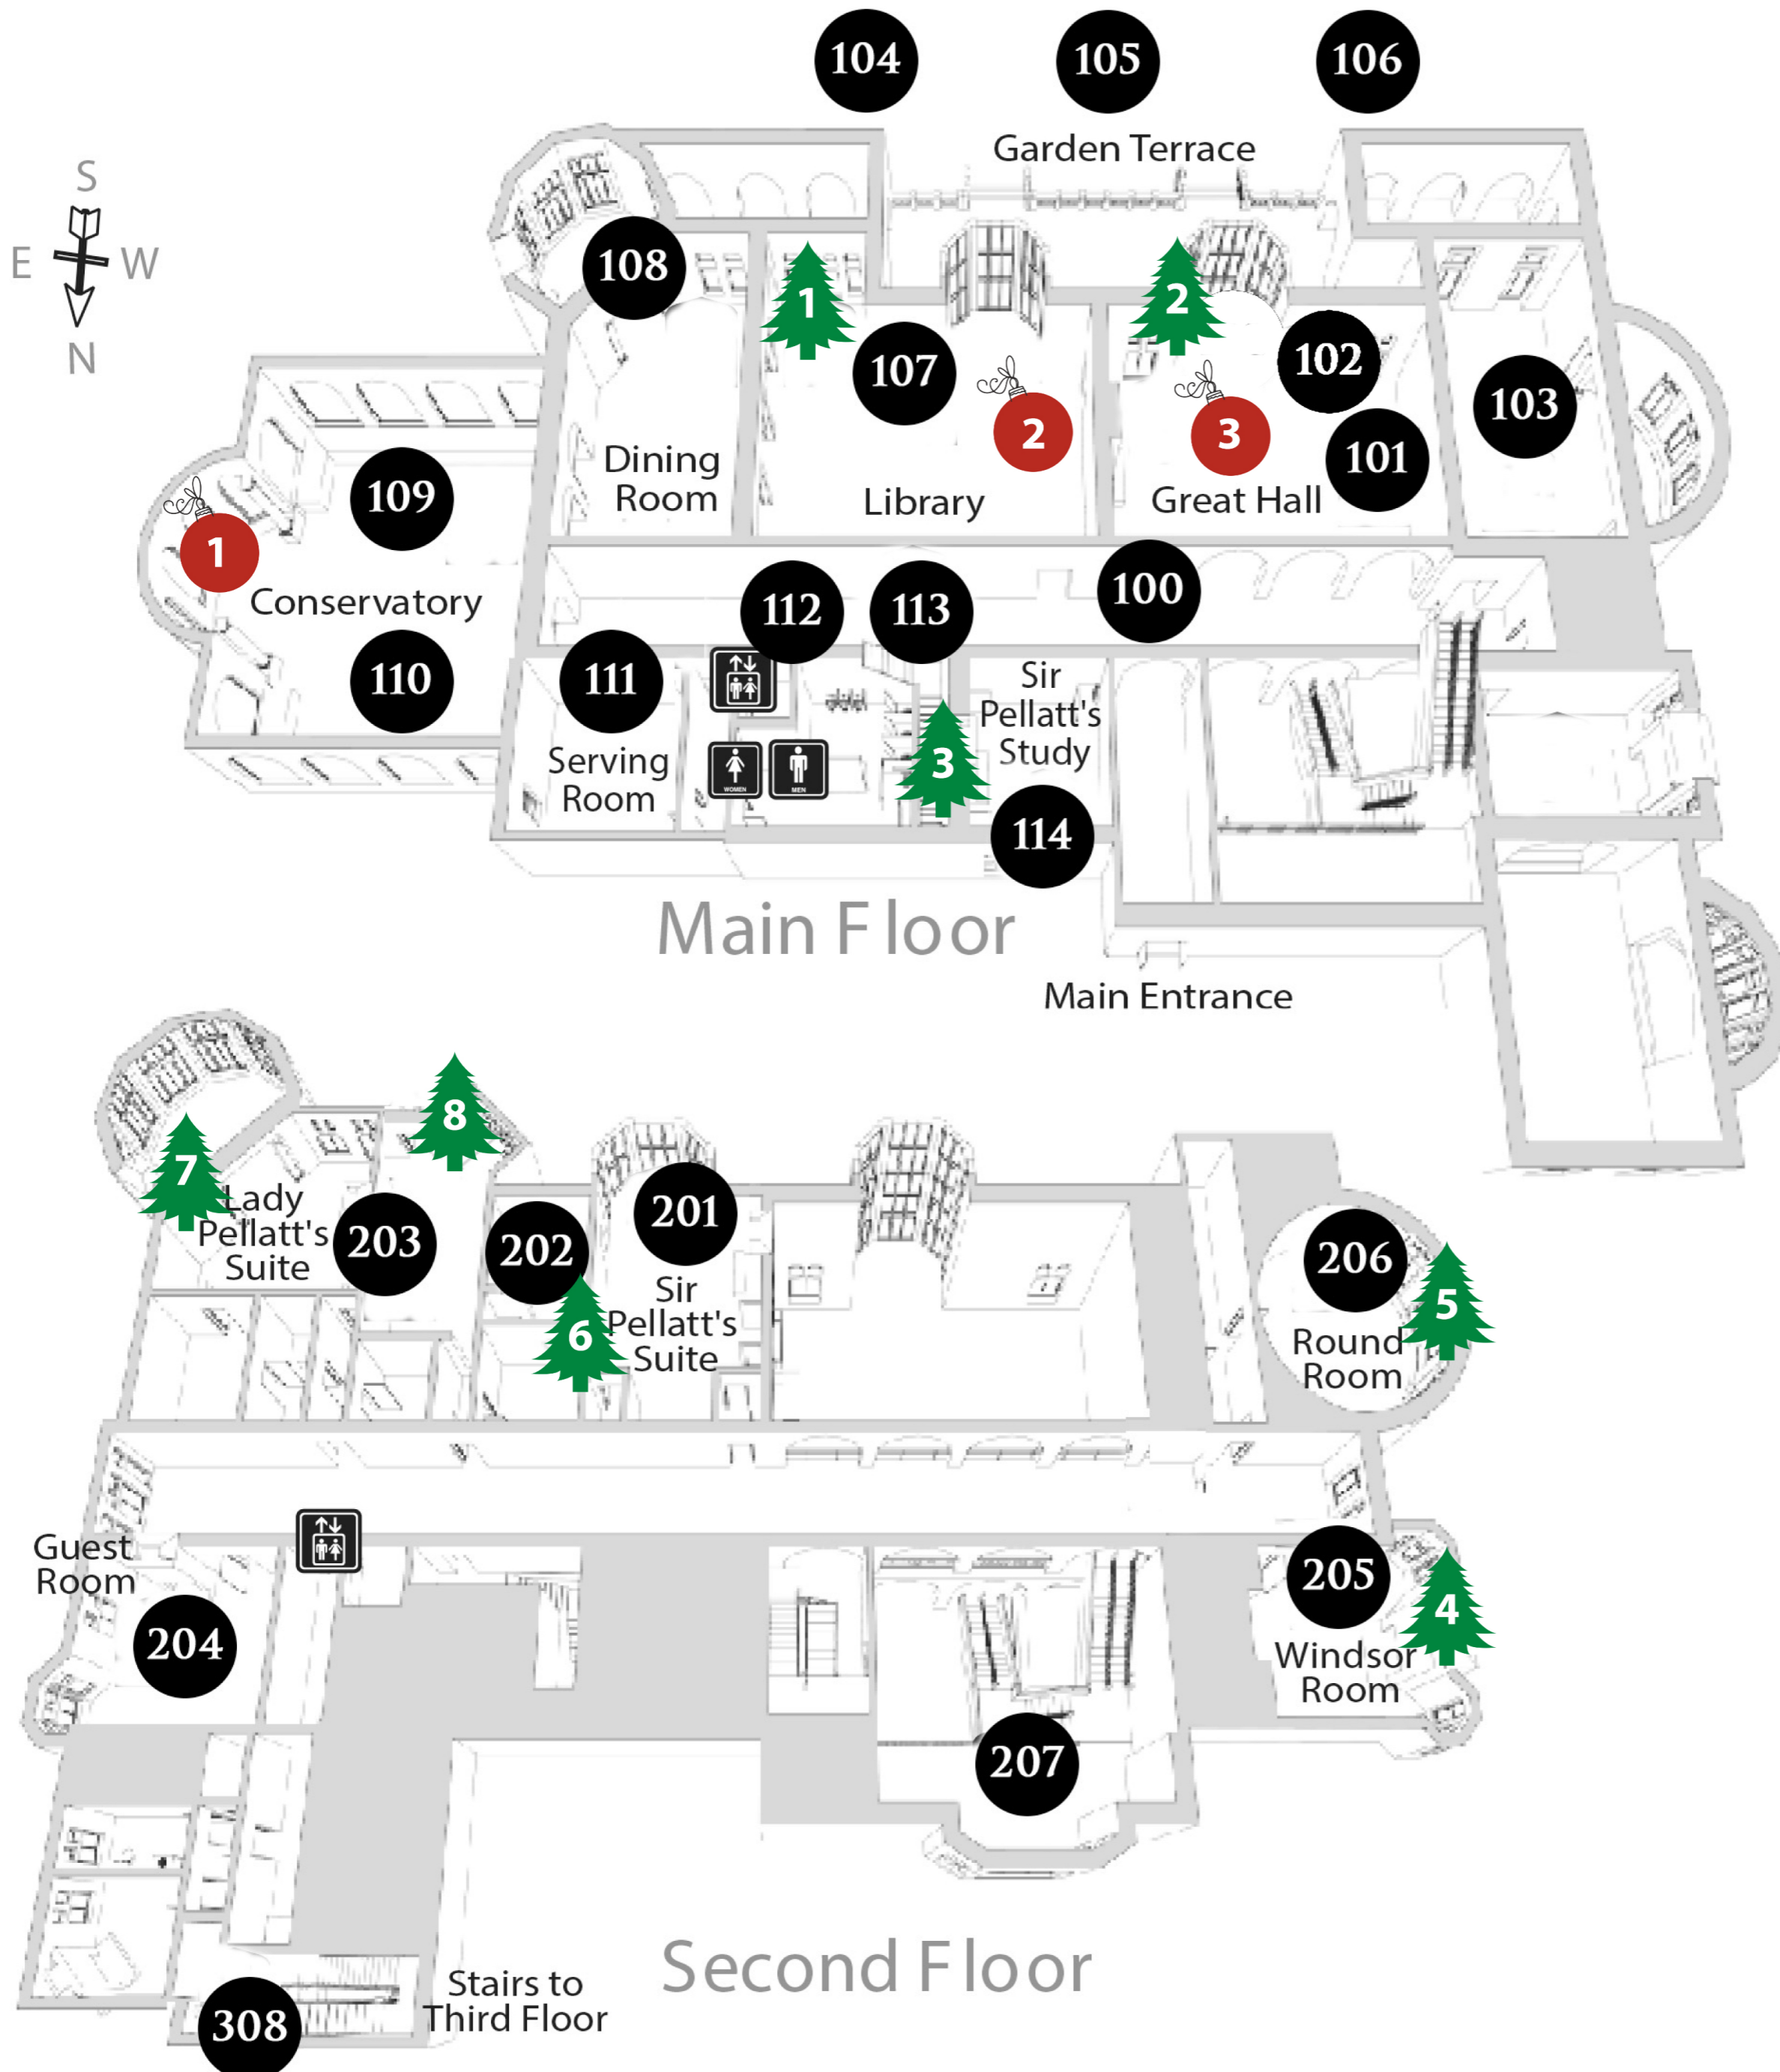

CHRISTMAS AT THE CASTLE

CASA LOMA

A collection of Instagrammable Holiday Themed Spaces + Light Displays can be found outside, which can be accessed from the Terrace through the Great Hall.

1	2	3
Knight Before Christmas	Majinx	Aerialist
12:00 PM 1 :30 PM 2:30 PM	11 :00 AM 12:30 PM 2:00 PM 3:00 PM	11 :30 AM 1 :00 PM 3:30 PM

DESIGNER TREES

- 1** Library - Karine Copur, Champagne & Macarons Events
- 2** Great Hall Casa Loma Decor team
- 3** The Study Jim Connelly Jim Connelly Studios
- 4** Windsor Room Cheryl Torrenueva, Nuevarosa
- 5** Round Room Brittney De Paola, Inspire DS Inc.
- 6** Henry Pellatt's Suite Frank Ferragine, Frankie Flowers
- 7** Lady Mary's Suite Desta Ostapyk, Design by Destas
- 8** Lady Mary's Solarium Carlos Lazaga, Christmas by Carlos

Be sure to visit the Carriage Room to meet Santa! Along the way stop in for Arts and Crafts.

ACCESS TO STABLES THROUGH THE TUNNEL

CHRISTMAS AT THE CASTLE

CASALOMA