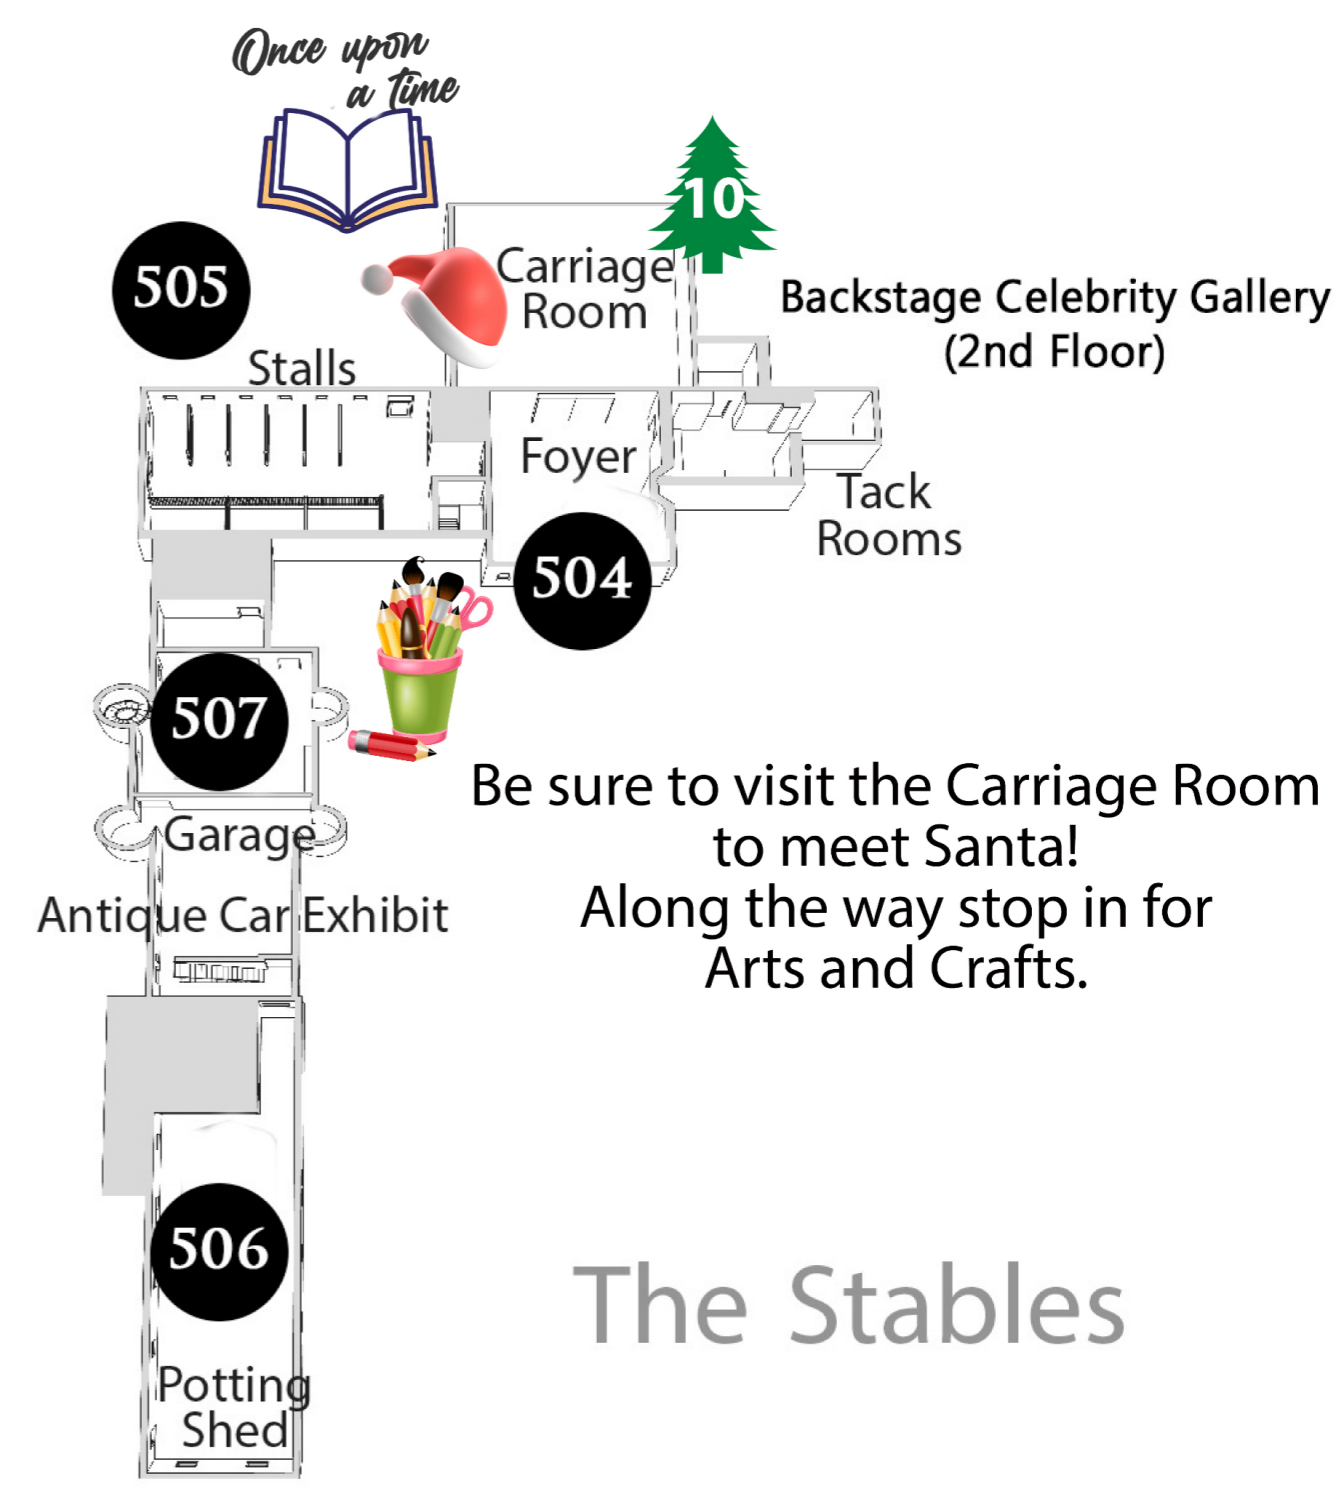

CHRISTMAS AT THE CASTLE

CASA LOMA

A collection of Instagrammable Holiday Themed Spaces + Light Displays can be found outside, which can be accessed from the Terrace through the Great Hall.

1	2	3
Knight Before Christmas	Majinx	Aerialist
12:00 PM 1 :30 PM 2:30 PM	11 :00 AM 12:30 PM 2:00 PM 3:00 PM	11 :30 AM 1 :00 PM 3:30 PM

DESIGNER TREES

- 1** Library - Karine Copur, Champagne & Macarons Events
- 2** Great Hall Casa Loma Decor team
- 3** The Study Jim Connelly Jim Connelly Studios
- 4** Windsor Room Cheryl Torrenueva, Nuevarosa
- 5** Round Room Brittney De Paola, Inspire DS Inc.
- 6** Henry Pellatt's Suite Frank Ferragine, Frankie Flowers
- 7** Lady Mary's Suite Desta Ostapyk, Design by Destas
- 8** Lady Mary's Solarium Carlos Lazaga, Christmas by Carlos

Be sure to visit the Carriage Room to meet Santa! Along the way stop in for Arts and Crafts.

ACCESS TO STABLES THROUGH THE TUNNEL

CHRISTMAS AT THE CASTLE

CASALOMA